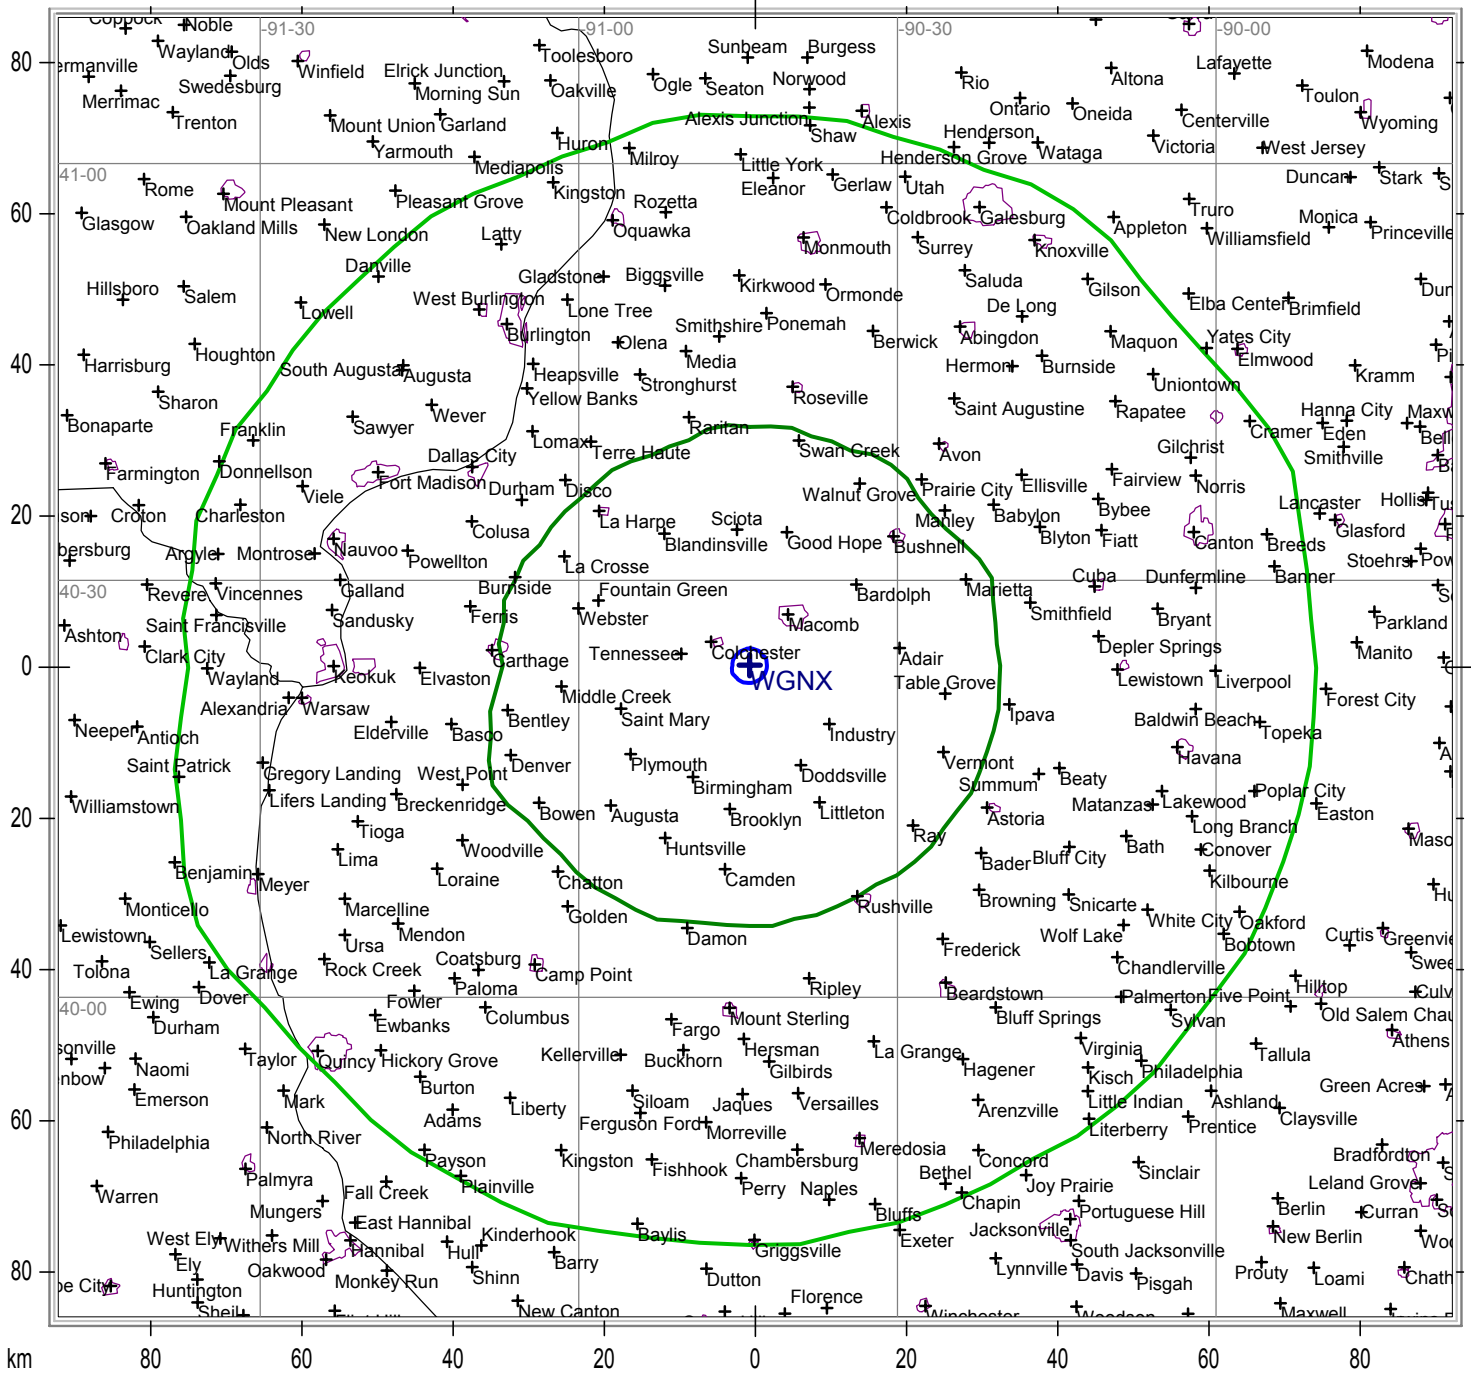

WGNX 96.7-FM PRIMARY & SECONDARY COVERAGE AREA

POPULATION: PRIMARY = 43,971 SECONDARY = 352,830

State Borders
 City Borders
 Lat/Lon Grid